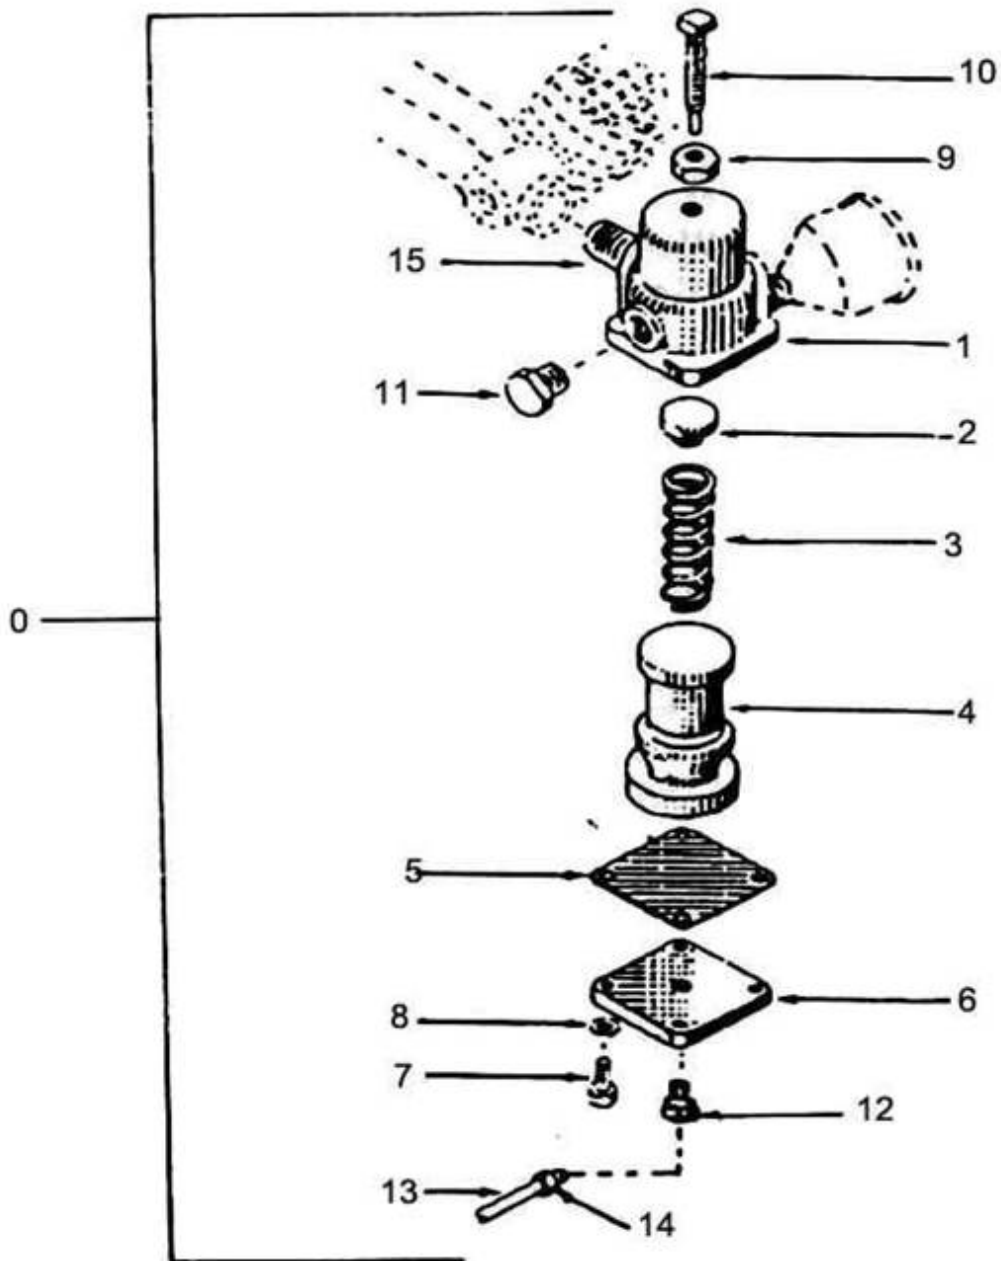

5. Pressure Controller - Model 234

All manufacturer's names, numbers, photos, product description and/or part numbers are used for reference purposes only & it is not implied that any part listed is the product of these manufacturers. Since Approvement are made from time to time, the illustration and specifications are subject to change without notice.

5. Pressure Controller - Model 234

Ref. No.	Part Number	Description	Unit Per Assly.	Rec. Spares		
				1	2	3
5-0		* Pressure Controller Compl	1			
5-1	30296032	** Body Pressure Controller	1			
5-2	30285118	** Washer Spring	1			
5-3	30671762	** Spring	1	1	1	2
5-4	30288013	** Valve	1			
5-5	30282404	** Diaphragm	1	1	1	2
5-6	30211270	** Cover	1			
5-7	95079612	** Capscrew	4			
5-8	95081857	** Washer Spring	4			
5-9	95077798	** Nut	1			
5-10	30290811	** Screw Spring Adjusting	1			
5-11	30284863	** Plug Body	1			
5-12	95082475	* Connector Tube	1			
5-13	32020489	* Tube	1			
5-14	95229027	* Nut Tube	2			
5-15	95048435	* Nipple Close	1			